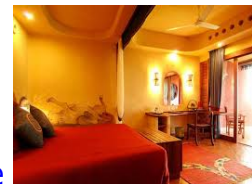

Amboseli Sentrim Lodge